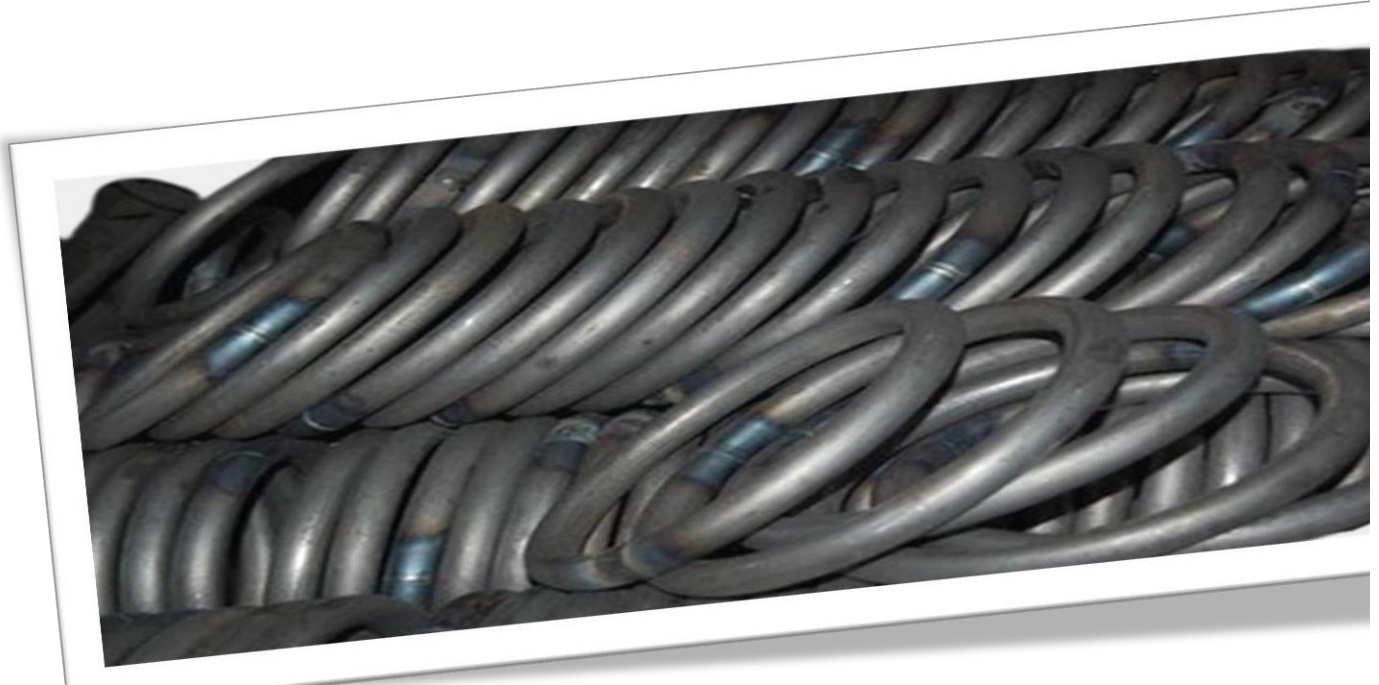

LPG CYLINDERS VALVE PROTECTION RING

DIMENTION : 1/2" PIPE OD X 2 MM THICKNESS

MATERIAL : Hot Rolled Mild Steel ERW Pipe

- High profile match geometrical parameters
- Stringent Material and microstructure analysis of each batch
- 100% dimensional inspection in process and finished components